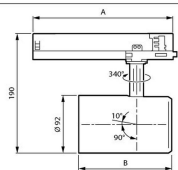

Trafo	Flux	CCT	Optic	A (mm)
PSU	205	840	HNB/HMB/HVBR/HVVR/HOVL/HHOVLV	158
	495	PW930	NB/MB/WB/VVBR/OVLV	162
DIA				251
DIA.VLC			All	253
WA				224

Caractéristiques Philips Spot LED Sur Rail GreenSpace Evo Projecteur Blanc 20.5W 2700lm 41x80D - 830 Blanc Chaud

[Voir le produit](#)

Informations Générales

Réf.	251905
EAN	8720169590854
Marque	Philips
Nom du fabricant	ST333T 27S/830 PSU WB WH481
Budgetlight Garantie Totale	5 ans
Durée de Vie Moyenne (heure)	50000

Informations techniques

Technologie	LED Intégré
Puissance (W)	20.5
Substitut (Watt)	35
Tension (V)	220-240
Dimmable	Non
Code Couleur	830 Blanc Chaud
Couleur de Lumière (Kelvin)	3000 Blanc Chaud
Indice de Rendu des Couleurs (Ra)	80-89
Couleur Claire	Blanc
Options de couleur	Couleur unique
Flux Lumineux (Lumen)	2700
Efficacité Lumineuse (Lm/W)	132